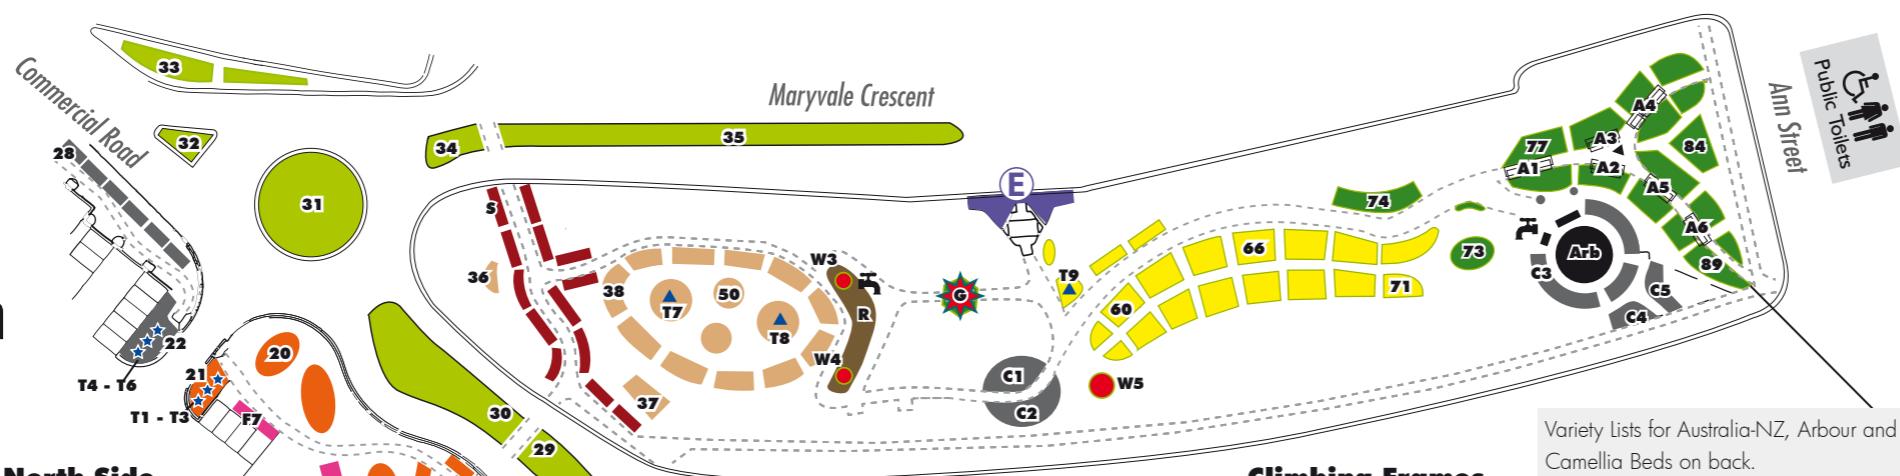

IMAGE DIRECT 2178 (03) 5174 0576

Morwell Centenary Rose Garden

Legend

- P Pergola
- F Climbing Frames
- W Weeping Standards
- S Standard Roses
- R Rockery
- G Gazebo
- E Entrance
- C Camellia Beds
- Arb Arbour
- A Arches
- T Towers
- Drinking Tap

Amenities located throughout the park; Rubbish Bins, Seats, Picnic Tables, Public Toilets (Located on Ann Street)

Each individual rose, or bed of a single variety, is clearly labelled showing type, name, breeder, country and year introduced.

Cottage Garden

- * Cot 1 Rear of F2
Seduction
- * Cot 2 Rear of F3
Cathedral City
Golden Years
Playboy
Seduction
Simplicity
- * Cot 3 West of F4
Margaret Merril